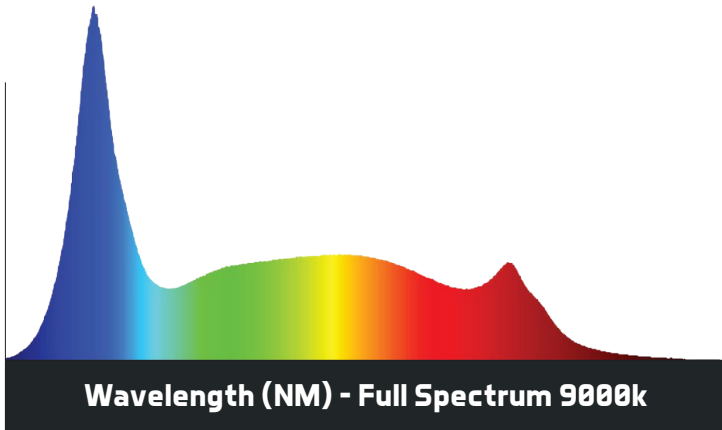

LUX-18-277

LUXX CLONE LED 120-277V TECHNICAL SPECIFICATIONS

Physical	
Total Length	1182mm 46.54"
Total Width	15mm .06"
Total Height	55mm .22"
Total Weight	.34kg .77lbs

Performance	
Input Voltage	120-277V
Input Current	0.15A - 0.065A
Input Power	18W
Min Power Factor	>0.90%
Thermal Management	Passive
Lifetime	L90: >54,000 hrs
Power Cord	2ft
120V	NEMA 5-15P (2ft)